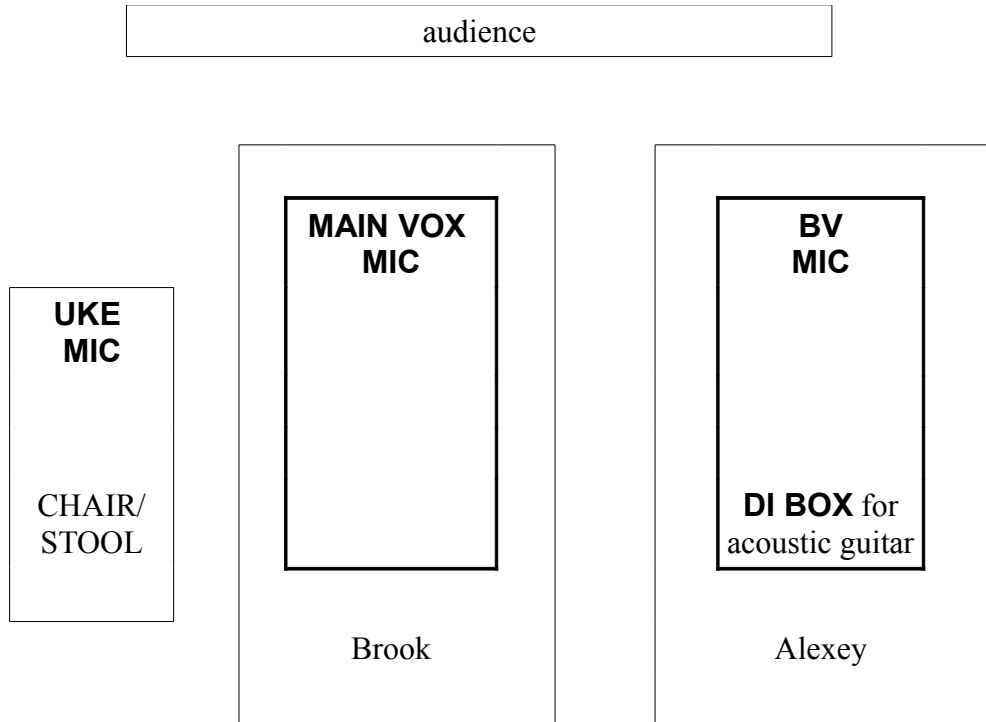

BROKEN LEXICON
TECH RIDER

Short set performance (< 30 min):

2 vocal mics + DI box for the acoustic guitar.

Full set and 2 set performance:

2 vocal mics + DI box for the acoustic guitar + 1 ukulele mic + chair/stool

Large stage size—left-to-right pattern (uke—Brook—Alexey):

Small stage size—right-to-left pattern: